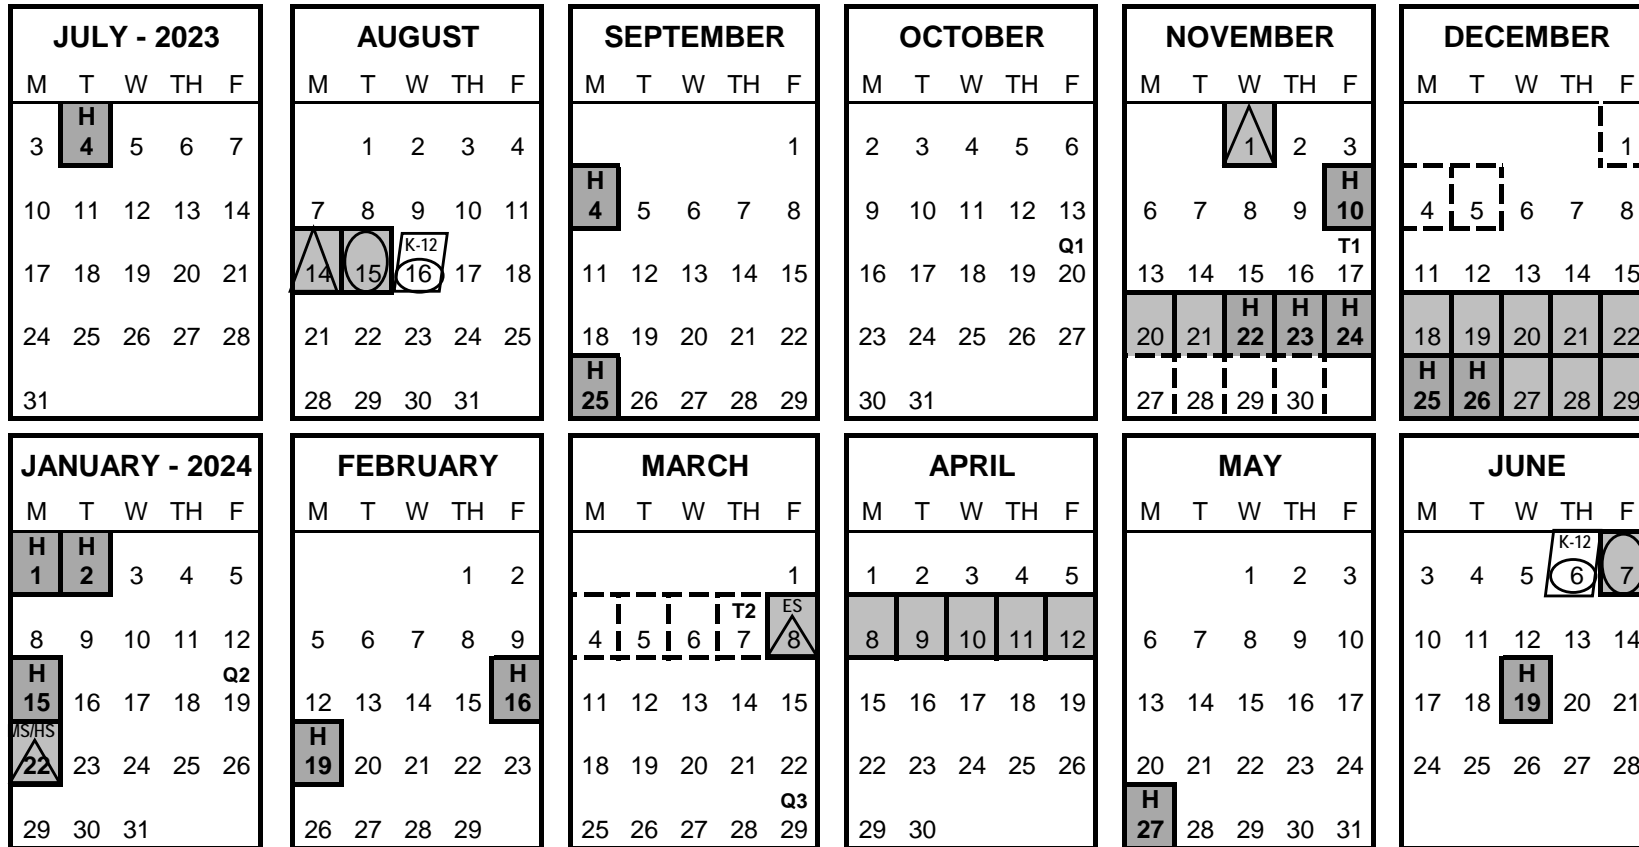

Redondo Beach Unified School District

2023-24 School Year Calendar

LEGEND

- First/Last School Day
- Holiday (No School)
- Teacher Work Day (No Students)
- Professional Dev't Day (No Students)
- Parent Conferences (ES & MS)
- Board of Education Meeting
- **Q** End of Quarter
- **T** End of Trimester
- Elementary Minimum Day

July 4, 2023	Independence Day	January 1, 2024	New Year's Day
September 4, 2023	Labor Day	January 2, 2024	Local Holiday
September 25, 2023	Local Holiday	January 15, 2024	M.L. King Day
November 01, 2023	Professional Dev't Day	January 22, 2024	Semester Break Middle & High School
November 10, 2023	Veterans' Day	February 16, 2024	Washington Day
November 20-24, 2023	Thanksgiving Break	February 19, 2024	Presidents Day
December 18, 2023 through January 02, 2024	Winter Recess	March 08, 2024	Trimester Break Elementary Schools
December 25/26, 2023	Local Holiday	April 08-12, 2024	Spring Recess
		May 27, 2024	Memorial Day
		June 19, 2024	Juneteenth

TRIMESTERS END (K-5)		QUARTERS END (6-12)	
November 17, 2023	= 64	October 20, 2023	= 46
March 07, 2024	= 58	January 19, 2024	= 45
June 06, 2024	= 58	March 29, 2024	= 46
		June 06, 2024	= 43

August 16, 2023
June 06, 2024

First Day of School K-12
Last Day of School K-12

Board of Education Approved: 08-09-2022